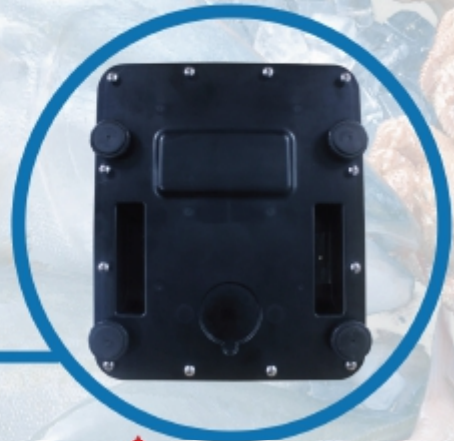

# ESW PLUS

**Wipower**  
**IP68**

**Wireless Charging**  
**Waterproof Weighing Scale**

Without battery door,  
easy to clean bottom

FEATURES

ESW Plus Wipower

## ESW Plus Wipower

- ✓ **EU-TYPE EXAMINATION CERTIFICATE : Number T10896**
- ✓ **IP68 CERTIFIED BY SGS**

- ◆ 1/3,000~1/6,000 display resolution available.
- ◆ LCD or LED display selectable.
- ◆ Stainless steel made for anti-rust.
- ◆ High speed of 24 bits AD fast reacts and shortens the weighing operation duration.
- ◆ Selectable units: Kilogram (kg), gram (g), ounce (oz), and pound (lb) weighing units available.
- ◆ Low power indication and auto power off.
- ◆ Well-designed protection point for transportation.
- ◆ Concave handle for easy carrying.

### Safety

- ◆ Charging cables are fragile and breakable. Wireless power does not rely on physical connection so scales never need to come in contact in a tight spot.

### Waterproof

- ◆ Wireless power eliminates the need for final physical connector so scales can be completely hermetically sealed.
- ◆ Sealed waterproof silica gel strip blocks water from infiltrating into the scale.
- ◆ Surrounded by waterproof grade sheeting to ensure the water free.